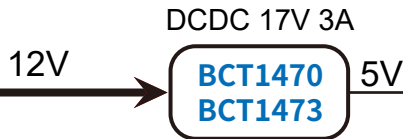

Set Top Box Block Diagram

AC 220V to DC 12V Adapter

DCDC 17V 3A